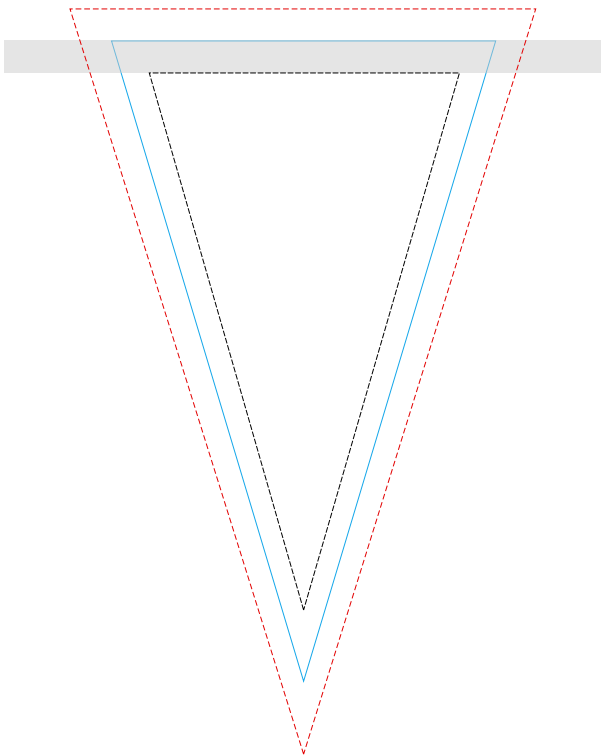

PENNANT STRINGS - TRIANGLE

SIZE: 6X10 / 8X12 INCH

MAIN TEMPLATE LINES

BLEED LINE:
The RED line shows the bleed line. Please extend artwork to this line if it goes to or past the finished size.

STITCHING LINE:
The GREY line shows the stitching line.

FINISHED SIZE LINE:
The BLUE line shows the finished size.

IMAGE SAFETY LINE:
The BLACK line shows the image safety line. Keep all text, logos & images inside the safety line or they might get cut off.

6X10 INCH

8X12 INCH

PENNANT STRINGS - RECTANGLE

SIZE: 6X10 / 8X12 INCH

MAIN TEMPLATE LINES

BLEED LINE:

The RED line shows the bleed line. Please extend artwork to this line if it goes to or past the finished size.

STITCHING LINE:

The GREY line shows the stitching line.

FINISHED SIZE LINE:

The BLUE line shows the finished size.

IMAGE SAFETY LINE:

The BLACK line shows the image safety line. Keep all text, logos & images inside the safety line or they might get cut off.