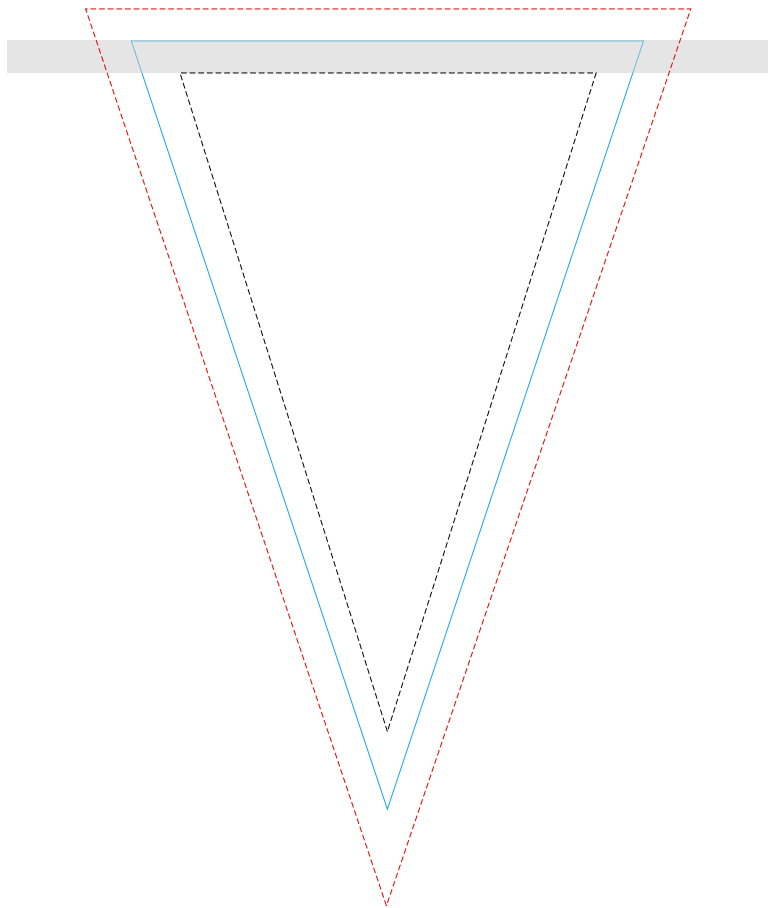

PENNANT STRINGS - TRIANGLE

SIZE: 6X10 / 8X12 INCH

MAIN TEMPLATE LINES

BLEED LINE:
The RED line shows the bleed line. Please extend artwork to this line if it goes to or past the finished size.

STITCHING LINE:
The GREY line shows the stitching line.

FINISHED SIZE LINE:
The BLUE line shows the finished size.

IMAGE SAFETY LINE:
The BLACK line shows the image safety line. Keep all text, logos & images inside the safety line or they might get cut off.

6X10 INCH

8X12 INCH

PENNANT STRINGS - RECTANGLE

SIZE: 6X10 / 8X12 INCH

MAIN TEMPLATE LINES

BLEED LINE:

The RED line shows the bleed line. Please extend artwork to this line if it goes to or past the finished size.

STITCHING LINE:

The GREY line shows the stitching line.

FINISHED SIZE LINE:

The BLUE line shows the finished size.

IMAGE SAFETY LINE:

The BLACK line shows the image safety line. Keep all text, logos & images inside the safety line or they might get cut off.